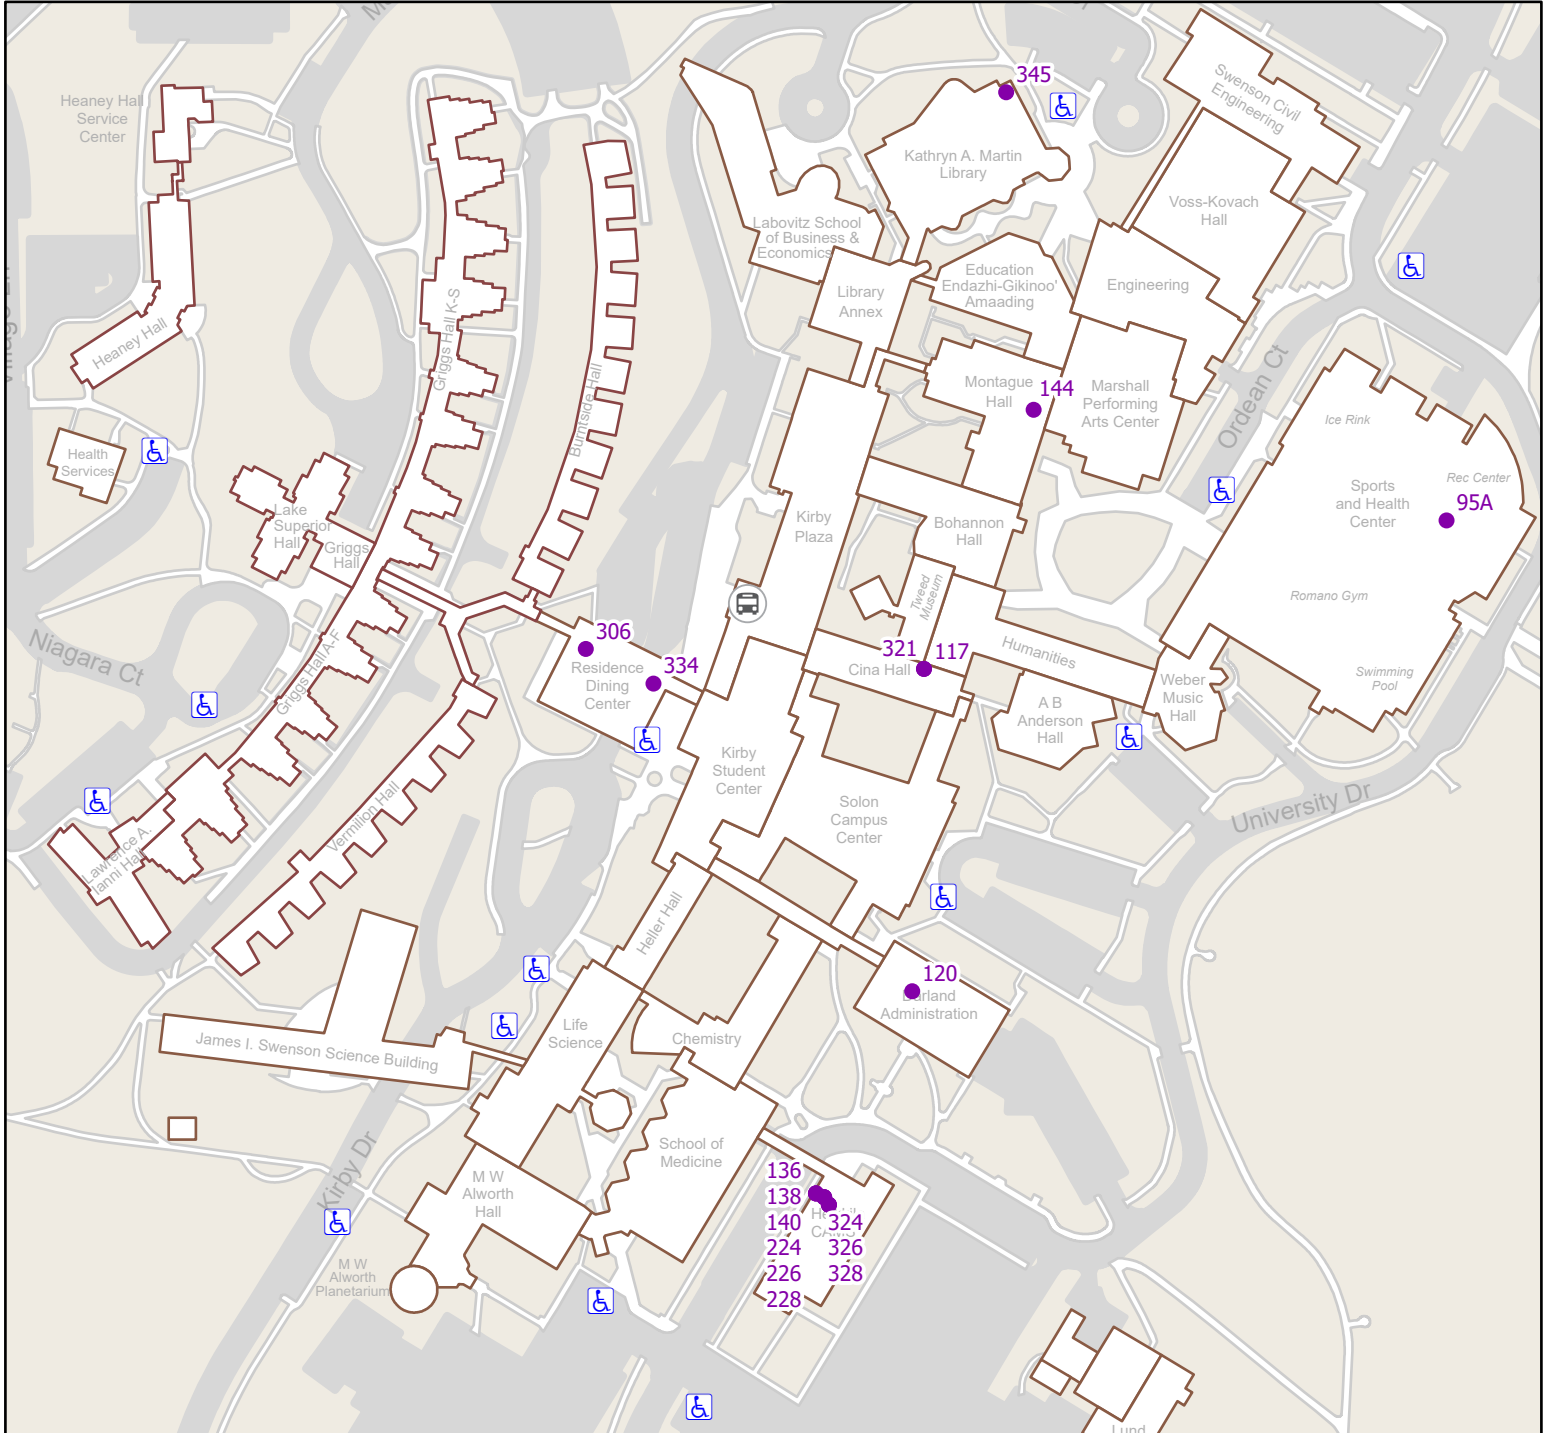

Accessible Restrooms and Parking

(as of 9/21)

Transportation and Parking Services

Accessible Restrooms

Accessible Parking

Rentals Include:

- 2 - Electric Wheelchairs
- 3 - Regular Wheelchairs
- 1 - Set of Crutches
- 2 - Knee Scooters
- 1 - Walker
- 1 - Rolling Backpack
- 1 - Luggage Roller

Map prepared by:
U-Spatial, uspatial@umn.edu

UMD

UNIVERSITY OF MINNESOTA DULUTH

Driven to Discover™